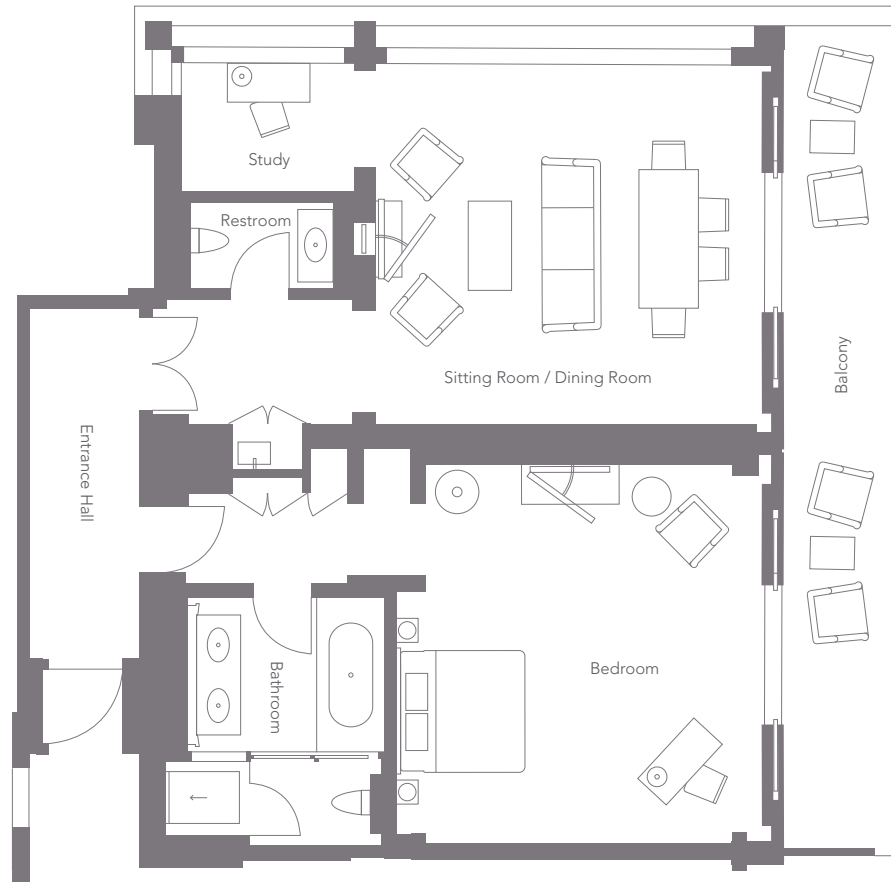

45 PARK LANE
LONDON BALCONY SUITE

Views towards Wellington Arch

Views of Hyde Park